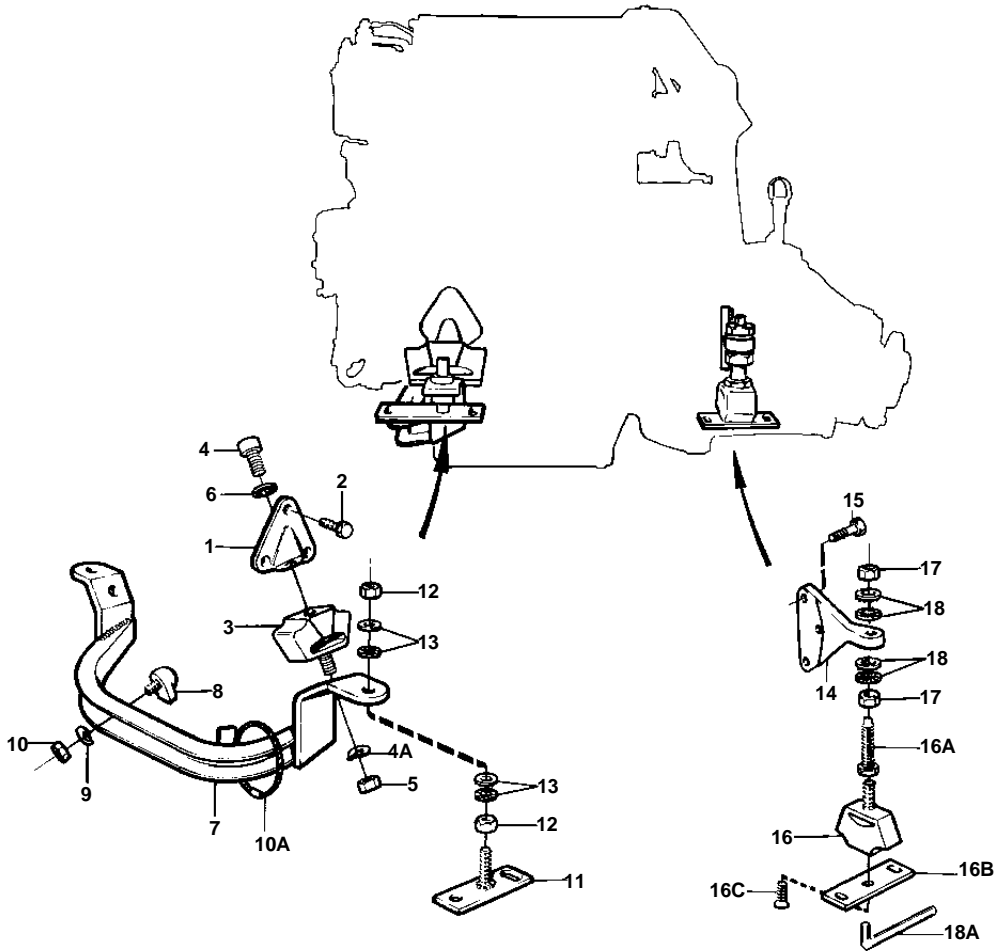

2002B,2002D

10670

2002B,2002D

REF	PART NO.	QTY	DESCRIPTION	NOTES
1	840701	1	Engine mountings	
2	970945	6	Screw	
3	838262	2	Rubber element	
4	959236	2	Screw	
4A	941908	2	Spring washer	
5	971071	2	Nut	
6	940109	2	Lock washer	
7	859898	1	Engine bracket	
8	840829	2	Rubber element	
9	941906	2	Spring washer	
10	955781	2	Nut	
11	840348	2	Adjusting plate	
12	955821	4	Nut	
13	829892	8	Lock washer	
14	860344	1	Engine bracket	S.B
	860343	1	Engine bracket	P
15	970950	6	Screw	
16	840845	2	Rubber element	
16A	838264	2	Adjuster screw	
16B	838263	2	Attaching plate	
16C	949149	2	Screw	
17	955806	4	Nut	
18	829893	8	Lock washer	
18A	914003	1	Allen wrench	
19	840861	1	Anchorage	
20	955395	1	Screw	
21	955786	1	Nut	
22	840348	2	Adjusting plate	
23	955821	4	Nut	
24	829892	8	Lock washer	