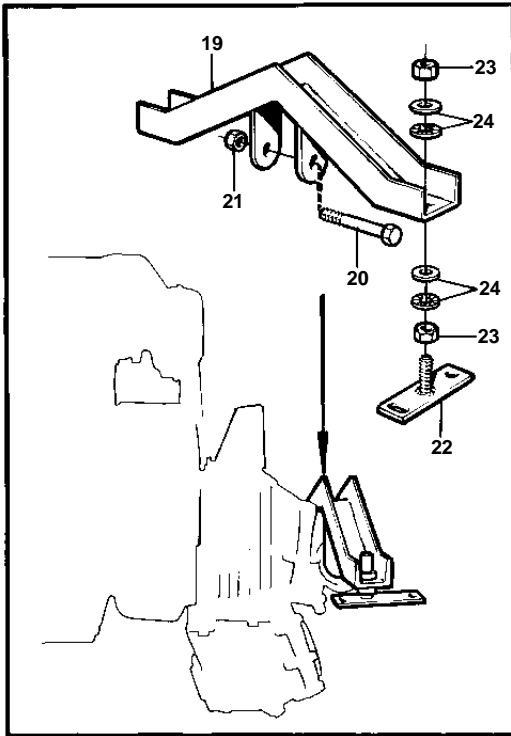

2002B,2002D

10670

2002B,2002D

REF	PART NO.	QTY	DESCRIPTION	NOTES
1	840701	1	Engine mountings	
2	970945	6	Screw	
3	838262	2	Rubber element	
4	959236	2	Screw	
4A	941908	2	Spring washer	
5	971071	2	Nut	
6	940109	2	Lock washer	
7	859898	1	Engine bracket	
8	840829	2	Rubber element	
9	941906	2	Spring washer	
10	955781	2	Nut	
11	840348	2	Adjusting plate	
12	955821	4	Nut	
13	829892	8	Lock washer	
14	860344	1	Engine bracket	S.B
	860343	1	Engine bracket	P
15	970950	6	Screw	
16	840845	2	Rubber element	
16A	838264	2	Adjuster screw	
16B	838263	2	Attaching plate	
16C	949149	2	Screw	
17	955806	4	Nut	
18	829893	8	Lock washer	
18A	914003	1	Allen wrench	
19	840861	1	Anchorage	
20	955395	1	Screw	
21	955786	1	Nut	
22	840348	2	Adjusting plate	
23	955821	4	Nut	
24	829892	8	Lock washer	